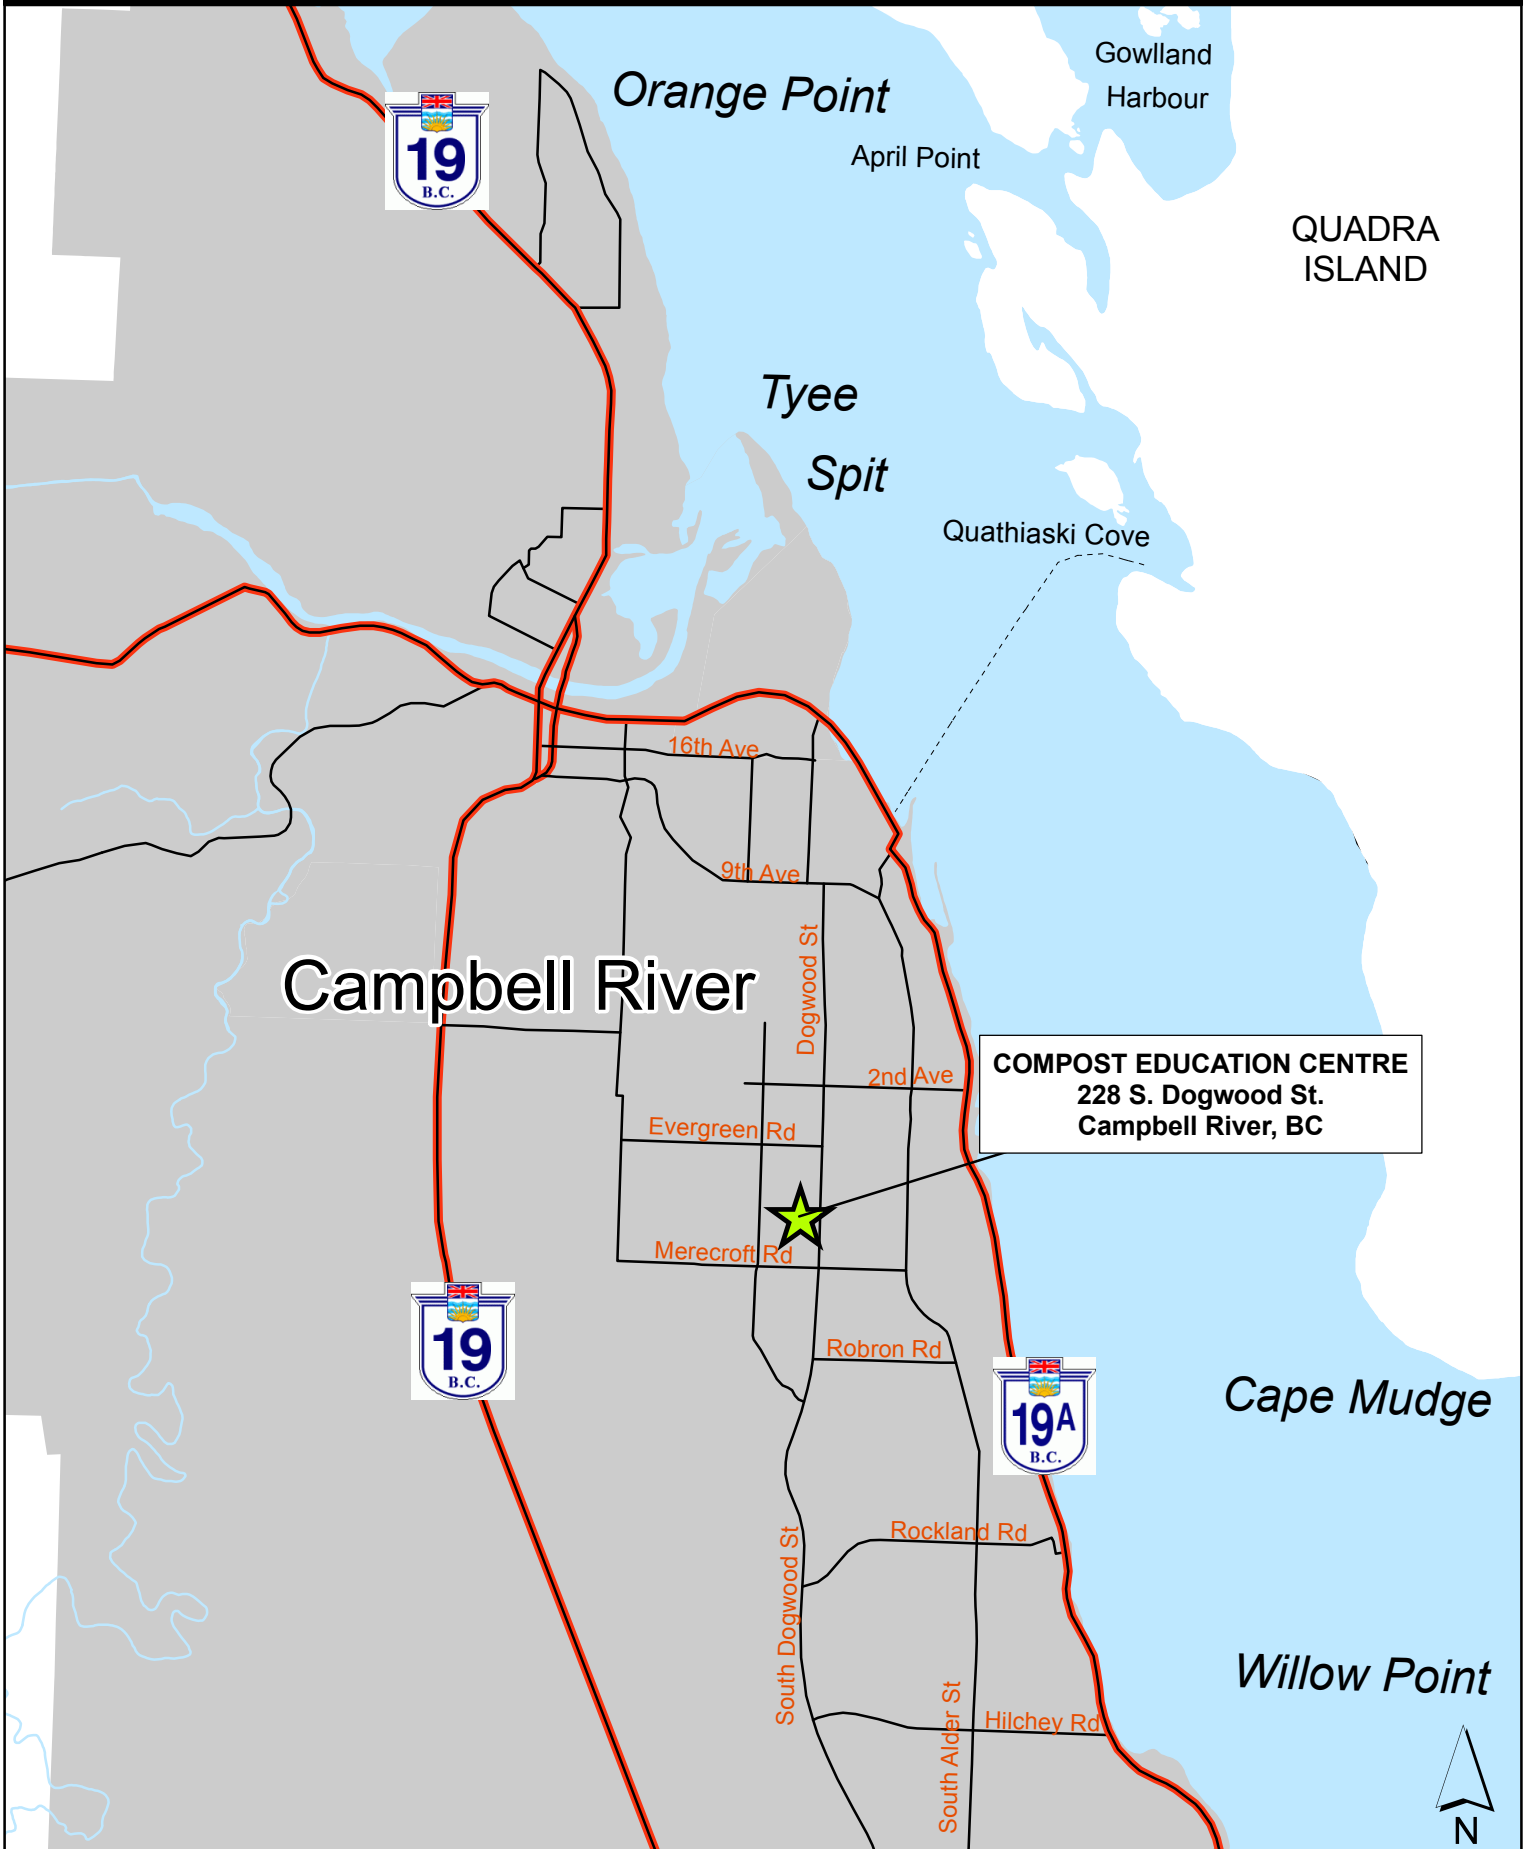

# COMPOST EDUCATION CENTRE

Orange Point

Gowlland  
Harbour

April Point

QUADRA  
ISLAND

Tyee  
Spit

Quathiaski Cove

Campbell River

16th Ave

9th Ave

Dogwood St

2nd Ave

Evergreen Rd

Merecroft Rd

Robron Rd

Rockland Rd

South Dogwood St

South Alder St

Hilchey Rd

COMPOST EDUCATION CENTRE  
228 S. Dogwood St.  
Campbell River, BC

Cape Mudge

Willow Point